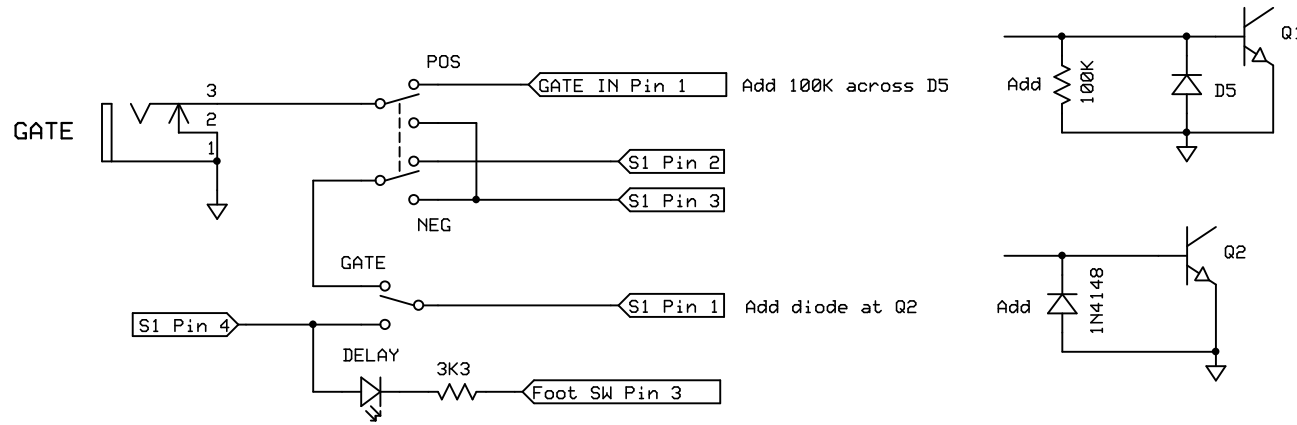

### GATE SELECT CIRCUIT

### WAVE SELECT SWITCH

Modularsynthesis		
TH-301 Modifications		
David J. Brown	7/4/2010	Gate & Waveform
	Rev (0.1)	