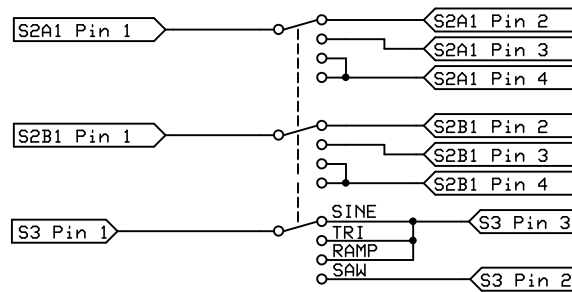

### GATE SELECT CIRCUIT

### WAVE SELECT SWITCH

Modularsynthesis		
TH-301 Modifications		
David J. Brown	7/4/2010	Gate & Waveform
	Rev (0.1)	