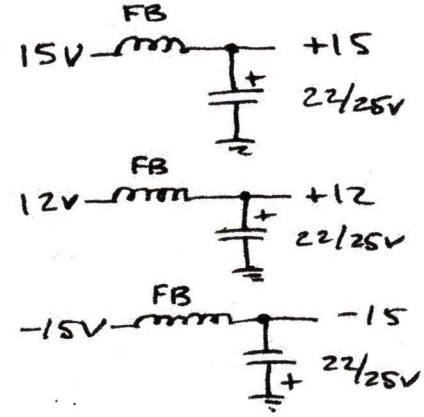

+15
IN

18K
100K

JOYSTICK

OP275

220
HORIZ
OUTS

+15
IN

18K
100K

JOYSTICK

OP275

220
VERT
OUTS