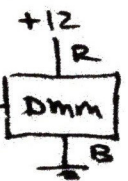

+15
IN

18K
100K

JOYSTICK

OP275

220
HORIZ
OUTS

+15
IN

18K
100K

JOYSTICK