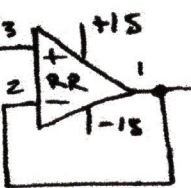

+15
IN

18K
100K

JOYSTICK

OP275

220
HORIZ
OUTS

+15
IN

18K
100K

JOYSTICK

OP275

220
VERT
OUTS