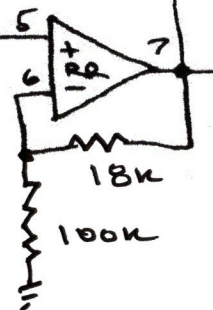

+15
IN

18K
100K

JOYSTICK

OP275

220
HORIZ
OUTS

+15
IN

18K
100K

JOYSTICK

OP275

220
VERT
OUTS