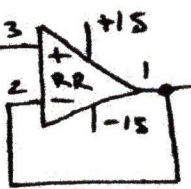

+15
IN

18K
100K

JOYSTICK

OP275

220
HORIZ
OUTS

+15
IN

18K
100K

JOYSTICK

OP275

220
VERT
OUTS