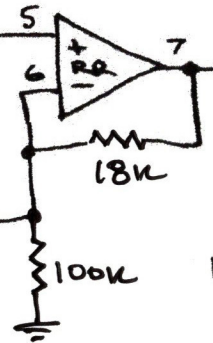

+15
IN

18K
100K

JOYSTICK

OP275

220
HORIZ
OUTS

+15
IN

18K
100K

JOYSTICK

OP275

220
VERT
OUTS